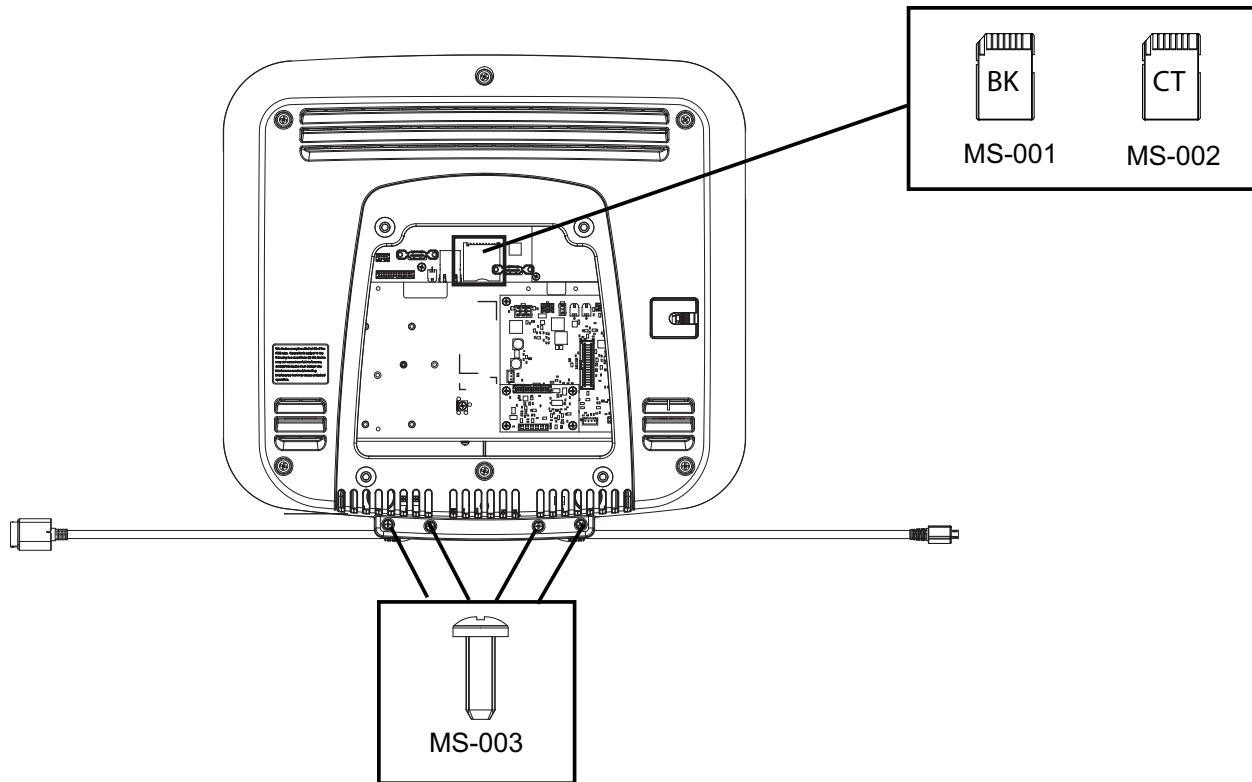

Miscellaneous

Parts List

Item	Part Number	Item Description	Serial Number Range	Serial Number Range
MS-001*	AK94-00010-0000	COURSES SD CARD: BIKE	INN100001-199999	INN200001-200601
MS-002*	AK94-00011-0000	COURSES SD CARD: CT	INN100001-199999	INN200001-200601
MS-003	0017-00101-1650	VMI 6-19 X 6 PHL PAN PLT ST BZ B	ALL	
MS-004	0017-00101-2108	M5 X 14MM PHL PHMS (not shown) (Console Mounting Screw - comes in the base hardware kit)	ALL	

* The SD cards for Lifescape Courses were installed in units upon first production. The product was then improved to not require the SD card in the console. The console serial numbers indicated were manufactured with SD cards installed, so they will need the SD card for servicing / repair.