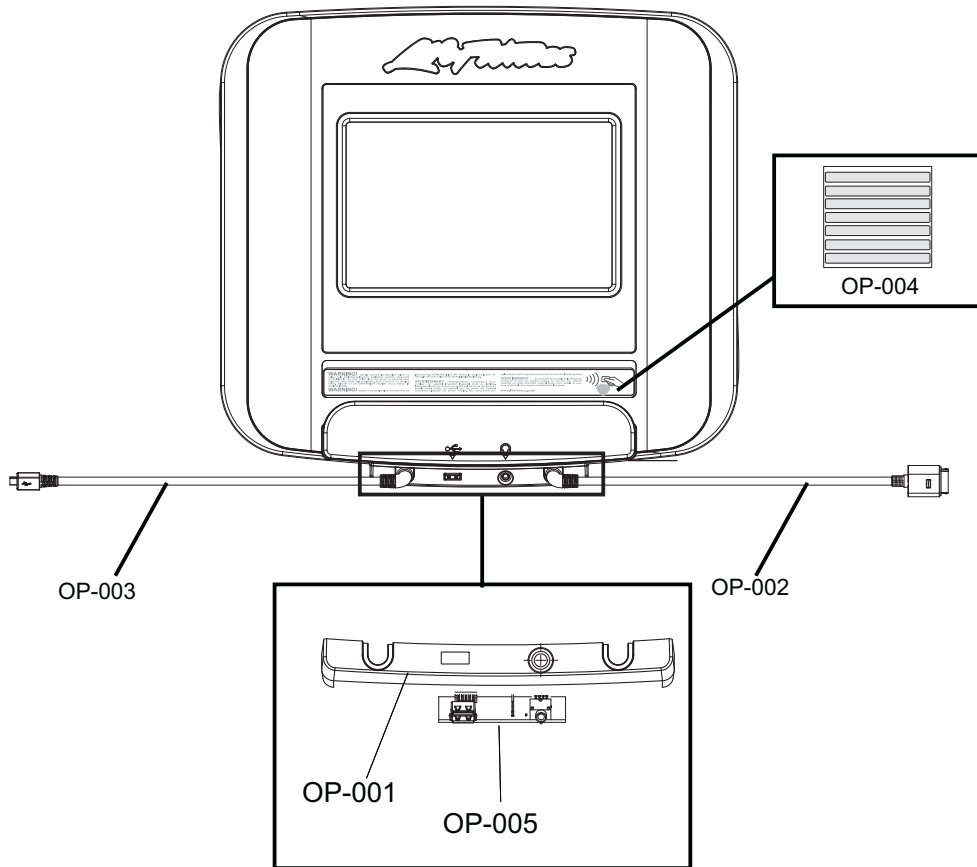

Option Panel & Cable Assemblies

Parts List

Item	Part Number	Item Description	Serial Number Range	Serial Number Range
OP-001	OK92-01001-0200	PANEL, OPTION SHDW -02XX	100001-199999	700001-799999
	OK92-01001-2400	OPTION PANEL, BLACK	200001-299999	300001-399999
OP-002	AK92-00001-0200	CABLE ASSY; APPLE, SHDW -02XX	100001-199999	
	AK92-00001-0700	APPLE CABLE - V6- BLACK	200001-299999	
	AK92-00077-0200	APPLE CABLE - V7 - SHADOW GRAY	700001-799999	
	AK92-00077-0700	APPLE CABLE - V7 - BLACK	300001-399999	
OP-003	AK92-00002-0200	CABLE ASSY; ANDROID, SHDW -02XX	100001-199999	
	AK92-00002-0700	ANDROID CABLE - V6 - BLACK	200001-299999	
	AK92-00078-0200	ANDROID CABLE - V7 - SHADOW GRAY	700001-799999	
	AK92-00078-0700	ANDROID CABLE - V7 - BLACK	300001-399999	
OP-004	AK92-00044-0000	WARNING LABEL, NON TREAD; ALL LANGUAGES BUNDLED	ALL	
OP-005	B084-92391-0000	PCB-ASSY: USB / HEADPHONE ASSY, V6	100001-199999	200001-299999
	B084-92391-0001	PCB-ASSY: USB / HEADPHONE ASSY, V7	300001-399999	700001-799999